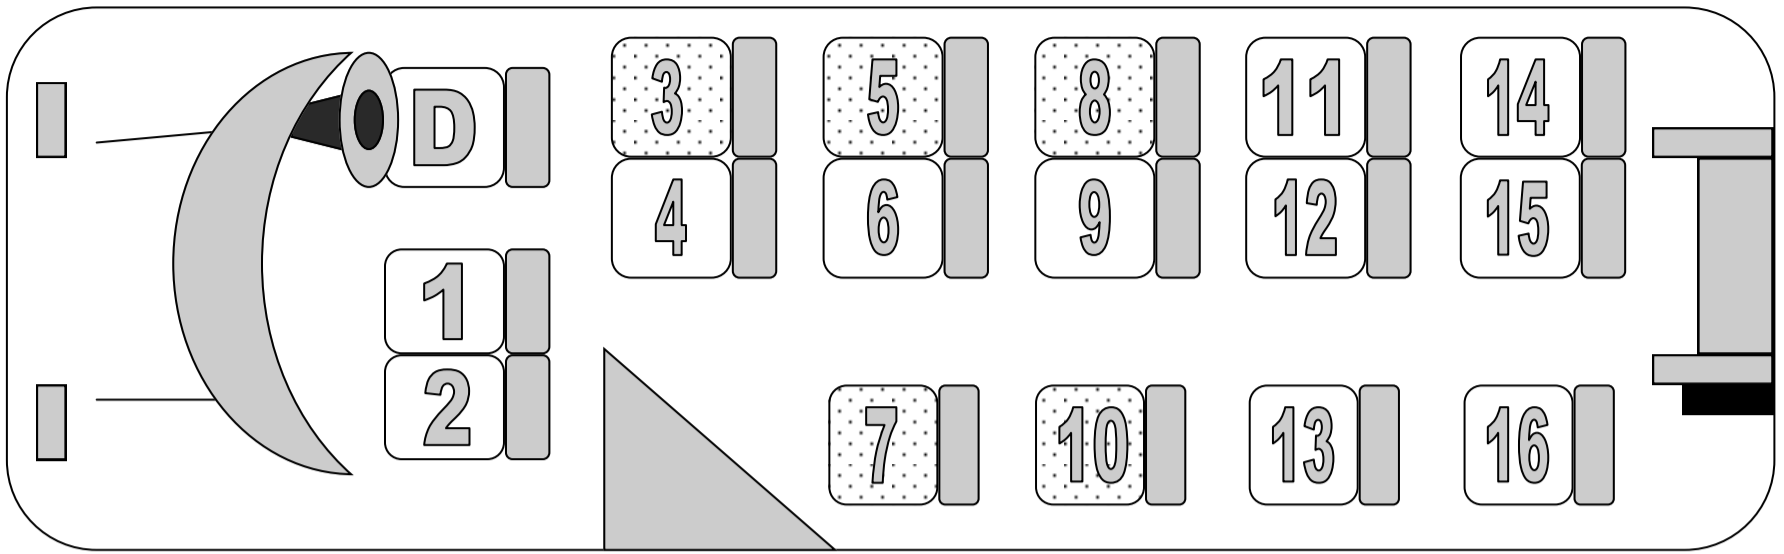

**Peugeot Boxer Seating Plan - without wheelchair space**

**Peugeot Boxer Seating Plan - with 1 wheelchair space**

**Peugeot Boxer Seating Plan - with 2 wheelchair spaces**

**These seats are fixed**

*Please note: these diagrams are NOT to scale e.g. wheel arches are excluded*